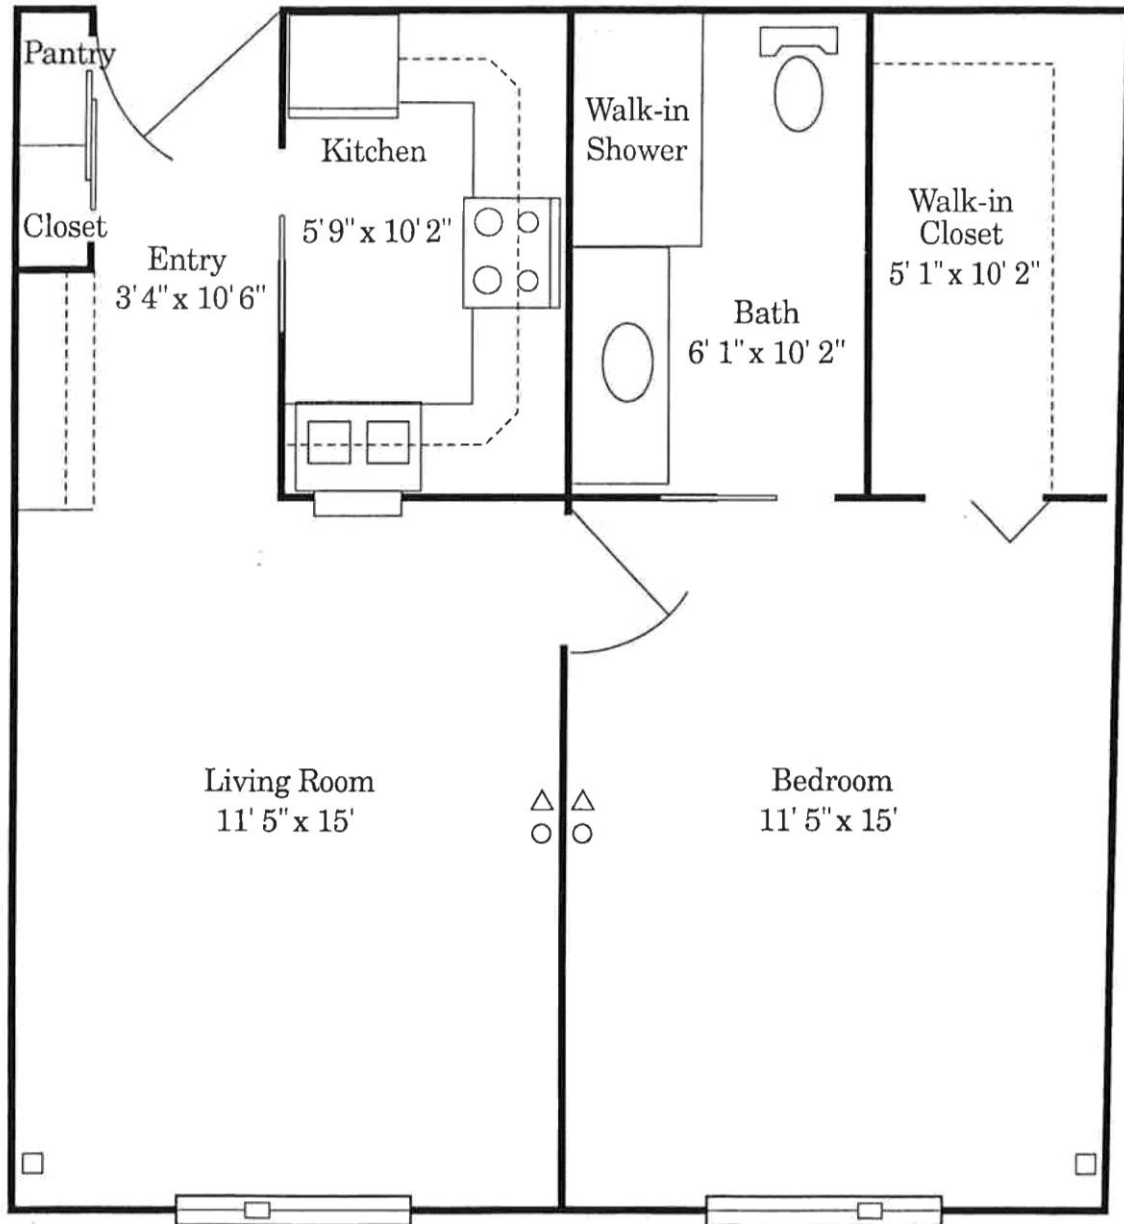

## Manor Apartments – Wisconsin

independent studio apartment  
319 square feet

Scale: 1/4 in. = 1 ft.

**Manor Apartments – Winnebago I**  
1-bedroom independent apartment  
536 square feet

Scale: 1/4 in. = 1 ft.

## Manor Apartments – Fox Valley I

1-bedroom independent apartment

586 square feet

Scale: 1/4 in. = 1 ft.

## Manor Apartments – American II

2-bedroom independent apartment  
855 square feet

Scale: 1/4 in. = 1-1/2 ft.

## Manor Apartments – International II

2-bedroom independent apartment

906 square feet

Scale: 1/4 in. = 1-1/2 ft.