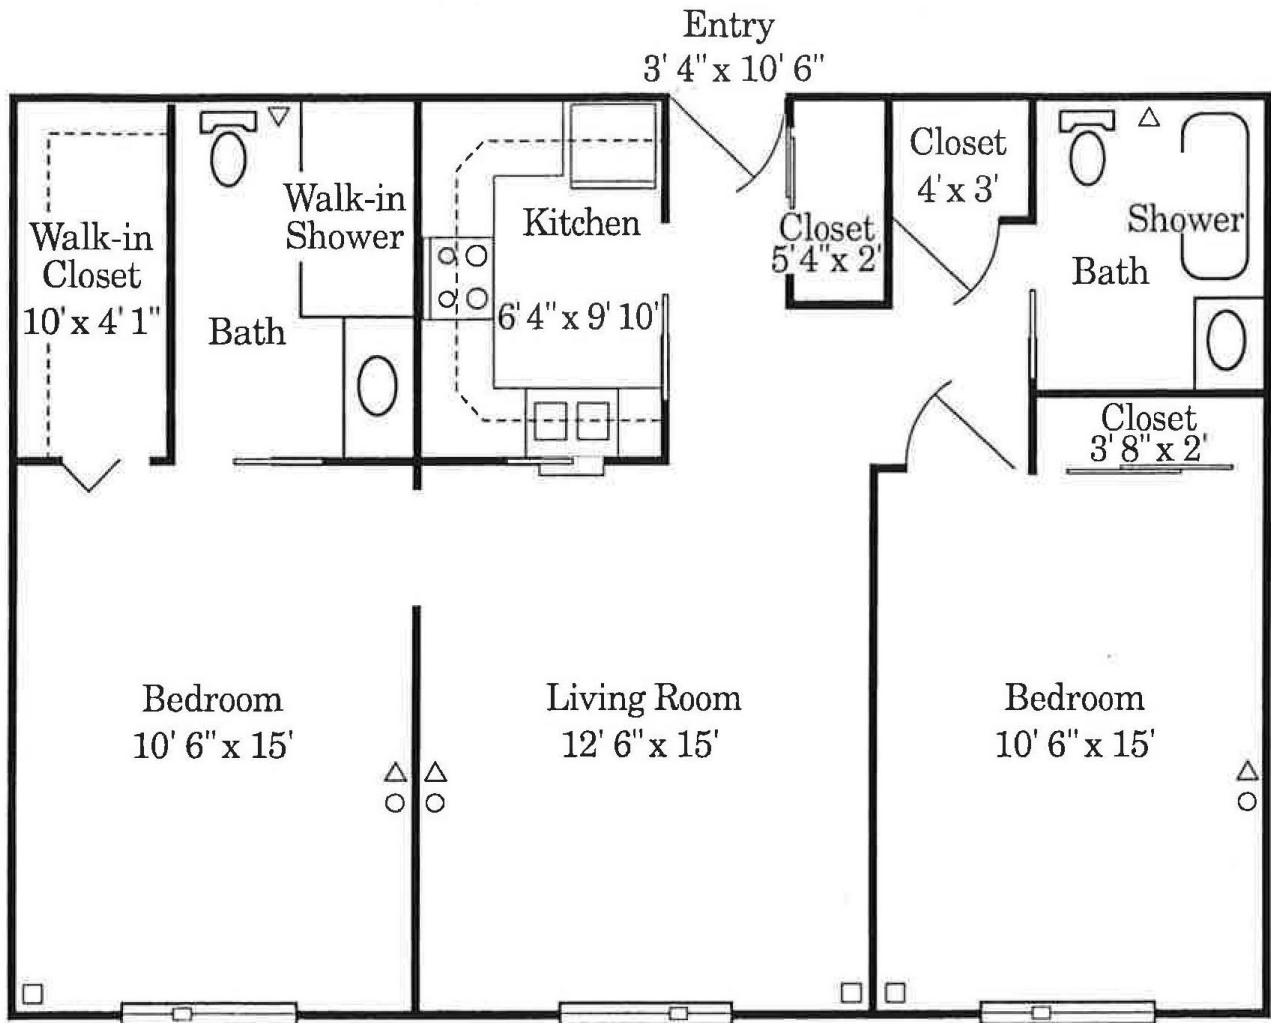

## Manor Apartments – Fox Valley I

1-bedroom independent apartment

586 square feet

Scale: 1/4 in. = 1 ft.

## Manor Apartments – National I

1-bedroom independent apartment

587 square feet

Scale: 1/4 in. = 1 ft.

## Manor Apartments – American II

2-bedroom independent apartment  
855 square feet

Scale: 1/4 in. = 1-1/2 ft.

## Manor Apartments – International II

2-bedroom independent apartment

906 square feet

Scale: 1/4 in. = 1-1/2 ft.