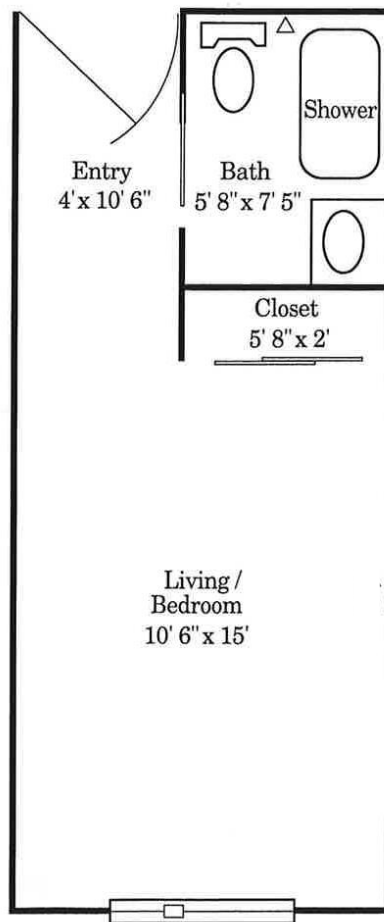

# Manor Apartments – Oshkosh

independent studio apartment  
218 square feet

Scale: ¼ inch = 1 foot

## Manor Apartments – Wisconsin

independent studio apartment  
319 square feet

Scale: 1/4 in. = 1 ft.

**Manor Apartments – Winnebago I**  
1-bedroom independent apartment  
536 square feet

Scale: 1/4 in. = 1 ft.

## Manor Apartments – Fox Valley I

1-bedroom independent apartment

586 square feet

Scale: 1/4 in. = 1 ft.

## Manor Apartments – International II

2-bedroom independent apartment

906 square feet

Scale: 1/4 in. = 1-1/2 ft.