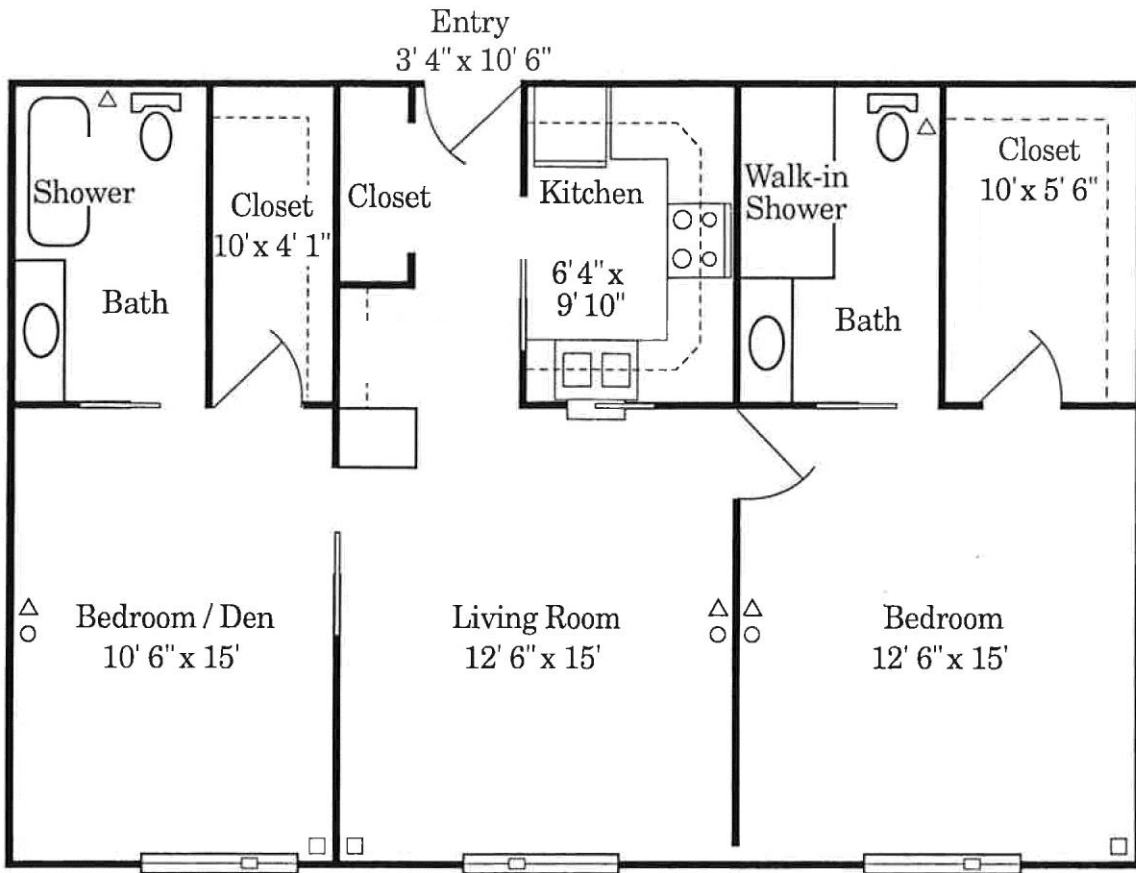

## Manor Apartments – Wisconsin

independent studio apartment  
319 square feet

Scale: 1/4 in. = 1 ft.

**Manor Apartments – Winnebago I**  
1-bedroom independent apartment  
536 square feet

Scale: 1/4 in. = 1 ft.

## Manor Apartments – National I

1-bedroom independent apartment

587 square feet

Scale: 1/4 in. = 1 ft.

## Manor Apartments – American II

2-bedroom independent apartment  
855 square feet

Scale: 1/4 in. = 1-1/2 ft.

## Manor Apartments – International II

2-bedroom independent apartment

906 square feet

Scale: 1/4 in. = 1-1/2 ft.