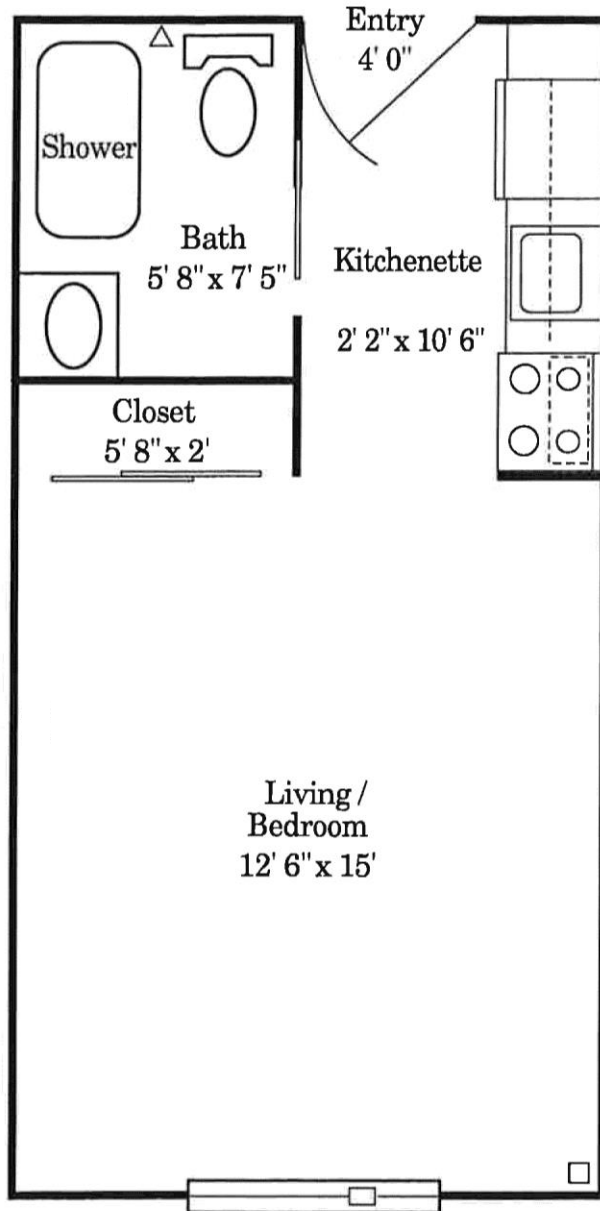

# Manor Apartments – Oshkosh

independent studio apartment  
218 square feet

Scale: ¼ inch = 1 foot

## Manor Apartments – Wisconsin

independent studio apartment  
319 square feet

Scale: 1/4 in. = 1 ft.

**Manor Apartments – Winnebago I**  
1-bedroom independent apartment  
536 square feet

Scale: 1/4 in. = 1 ft.

## Manor Apartments – American II

2-bedroom independent apartment  
855 square feet

Scale: 1/4 in. = 1-1/2 ft.

## Manor Apartments – International II

2-bedroom independent apartment

906 square feet

Scale: 1/4 in. = 1-1/2 ft.