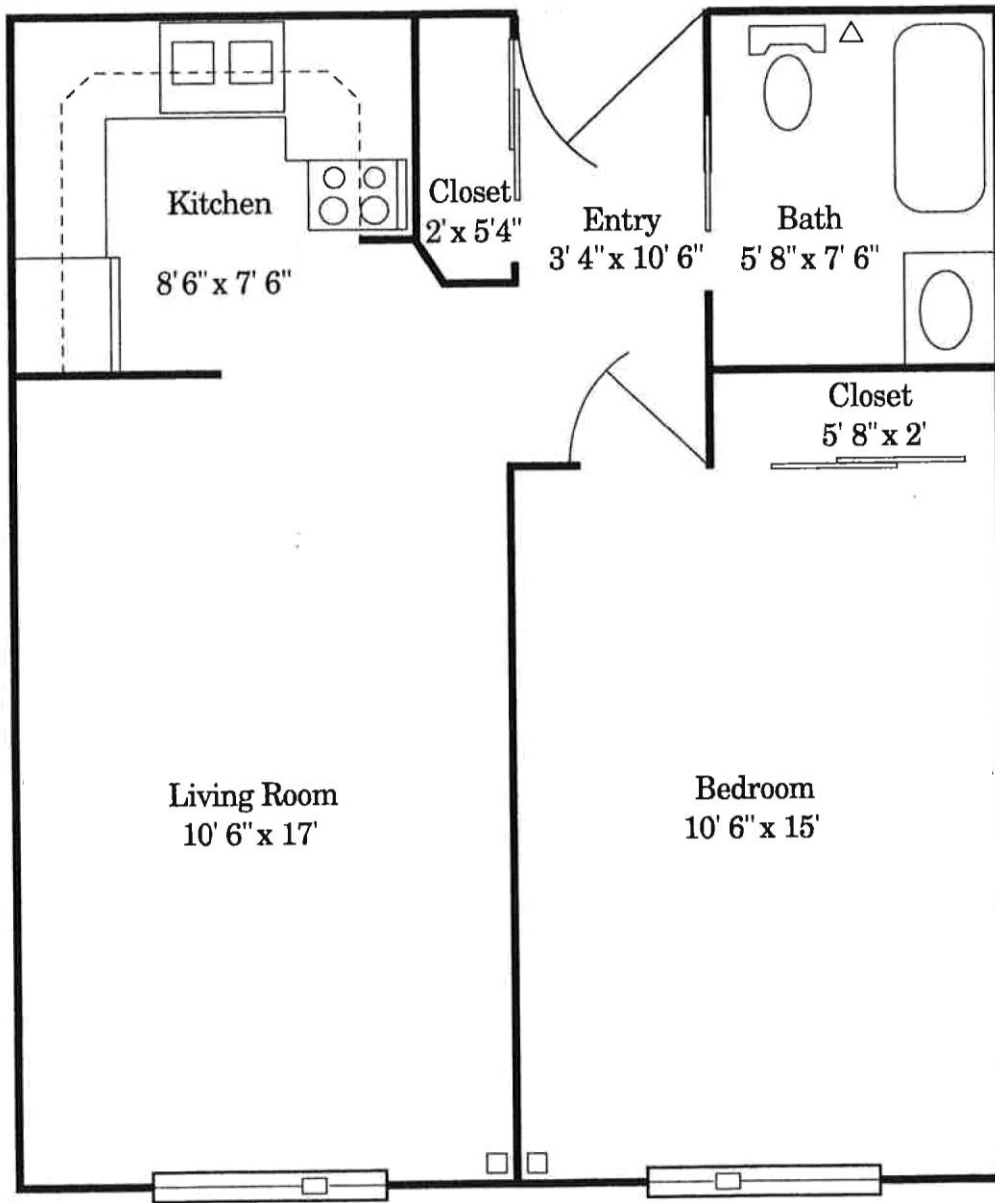

# Manor Apartments – Oshkosh

independent studio apartment  
218 square feet

Scale: ¼ inch = 1 foot

## Manor Apartments – Wisconsin

independent studio apartment  
319 square feet

Scale: 1/4 in. = 1 ft.

**Manor Apartments – Winnebago I**  
1-bedroom independent apartment  
536 square feet

Scale: 1/4 in. = 1 ft.

## Manor Apartments – Fox Valley I

1-bedroom independent apartment

586 square feet

Scale: 1/4 in. = 1 ft.

## Manor Apartments – International II

2-bedroom independent apartment

906 square feet

Scale: 1/4 in. = 1-1/2 ft.