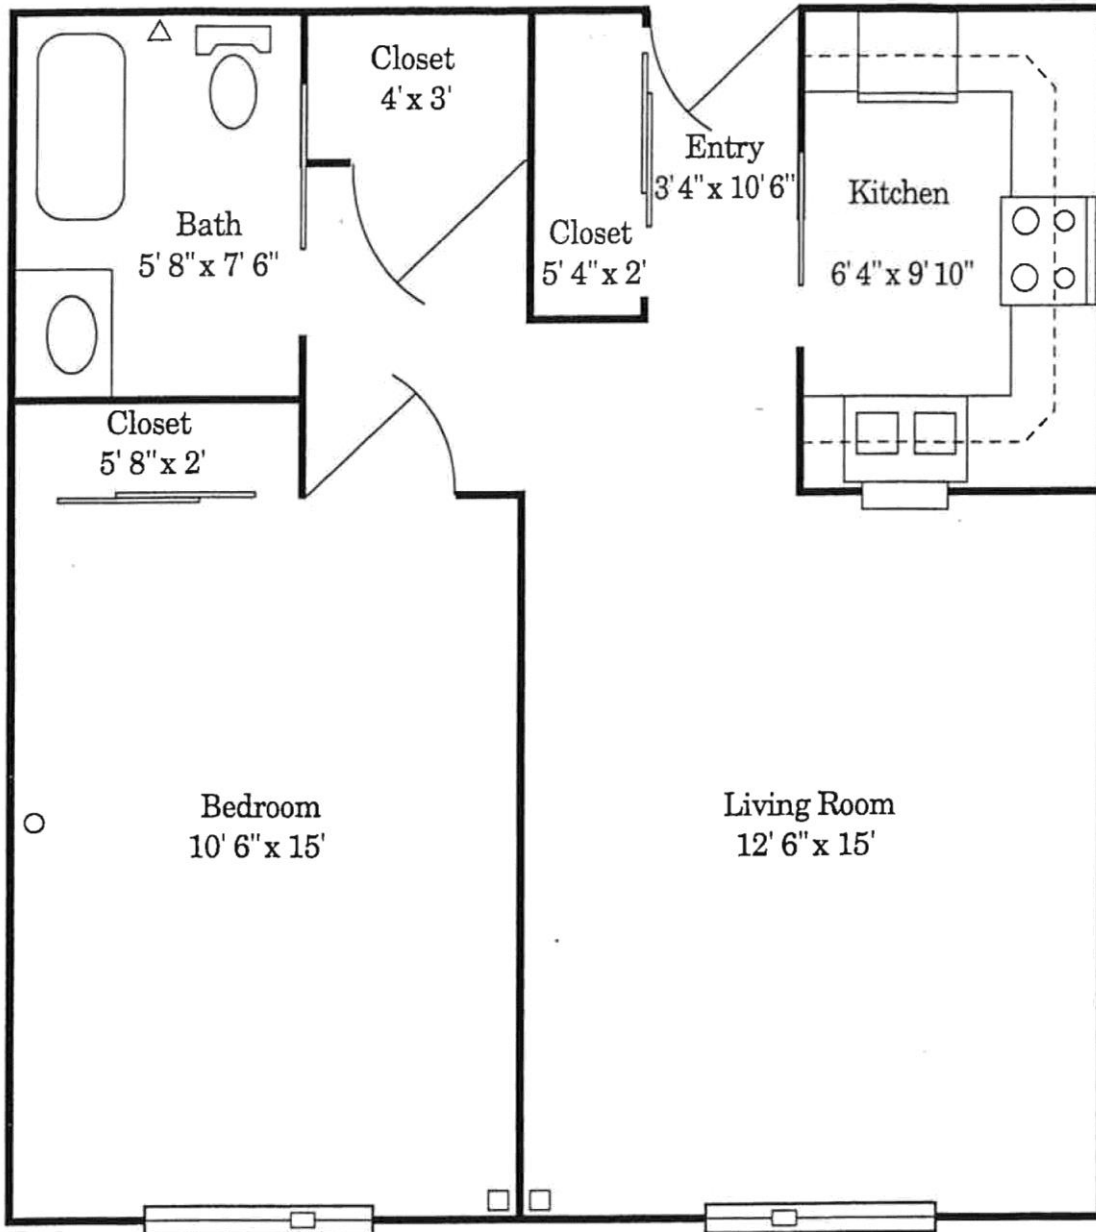

## Manor Apartments – Wisconsin

independent studio apartment  
319 square feet

Scale: 1/4 in. = 1 ft.

**Manor Apartments – Winnebago I**  
1-bedroom independent apartment  
536 square feet

Scale: 1/4 in. = 1 ft.

## Manor Apartments – Fox Valley I

1-bedroom independent apartment

586 square feet

Scale: 1/4 in. = 1 ft.

## Manor Apartments – National I

1-bedroom independent apartment

587 square feet

Scale: 1/4 in. = 1 ft.

## Manor Apartments – International II

2-bedroom independent apartment

906 square feet

Scale: 1/4 in. = 1-1/2 ft.