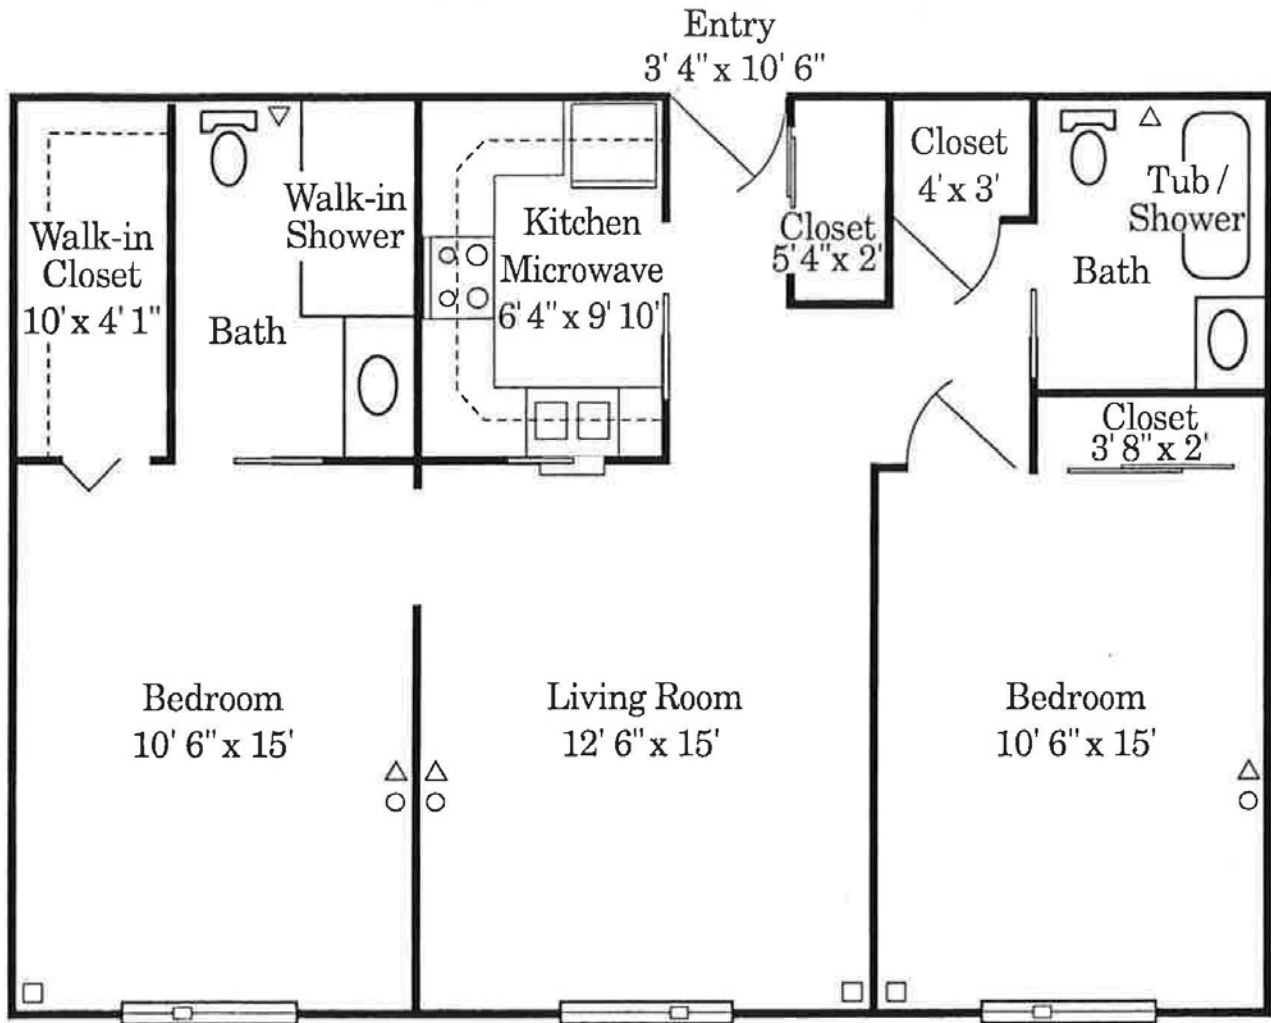

## Manor Apartments – Fox Valley II

1-bedroom independent apartment

586 square feet

Scale: 1/4 in. = 1 ft.

- △ - call cord
- - phone
- - cable TV

## Manor Apartments – National

1-bedroom independent apartment

587 square feet

Scale: 1/4 in. = 1 ft.

- △ - call cord
- - phone
- - cable TV

## Manor Apartments – International I

2-bedroom independent apartment

855 square feet

Scale: 1/4 in. = 1-1/2 ft.

△ - call cord

○ - phone

□ - cable TV

## Manor Apartments – International II

2-bedroom independent apartment

906 square feet

Scale: 1/4 in. = 1-1/2 ft.

△ - call cord

○ - phone

□ - cable TV