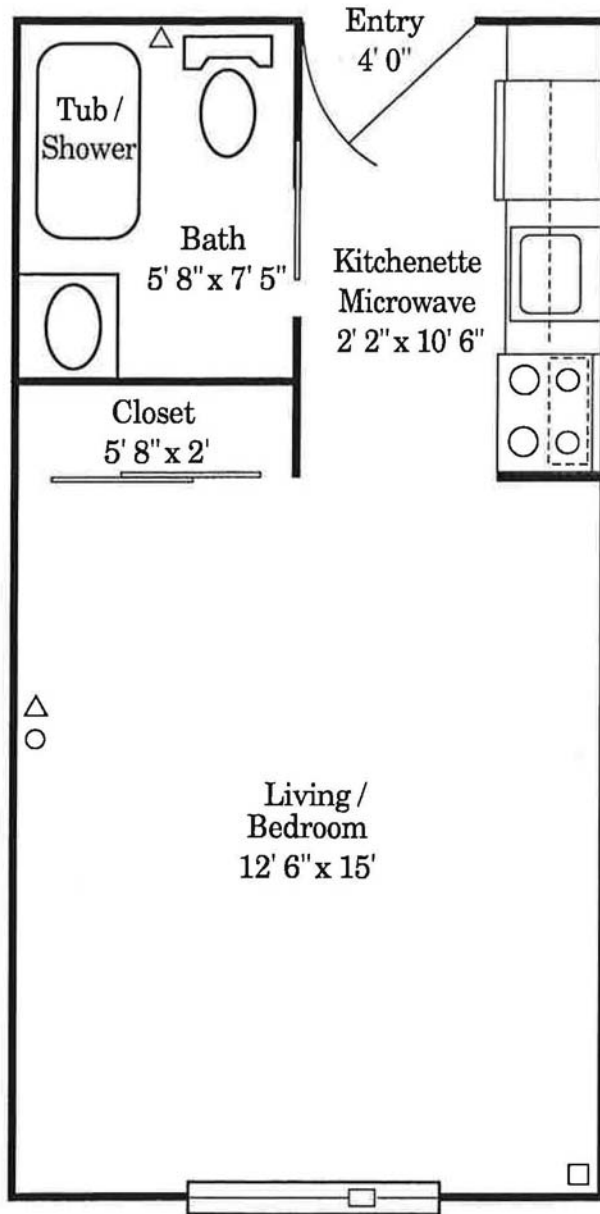

# Manor Apartments – Oshkosh

independent studio apartment  
218 square feet

Scale: ¼ inch = 1 foot

## Manor Apartments – Wisconsin

independent studio apartment  
319 square feet

Scale: 1/4 in. = 1 ft.

- △ - call cord
- - phone
- - cable TV

## Manor Apartments – Oshkosh II

1-bedroom independent apartment

536 square feet

Scale: 1/4 in. = 1 ft.

△ - call cord

○ - phone

□ - cable TV

## Manor Apartments – International II

2-bedroom independent apartment

906 square feet

Scale: 1/4 in. = 1-1/2 ft.

△ - call cord

○ - phone

□ - cable TV