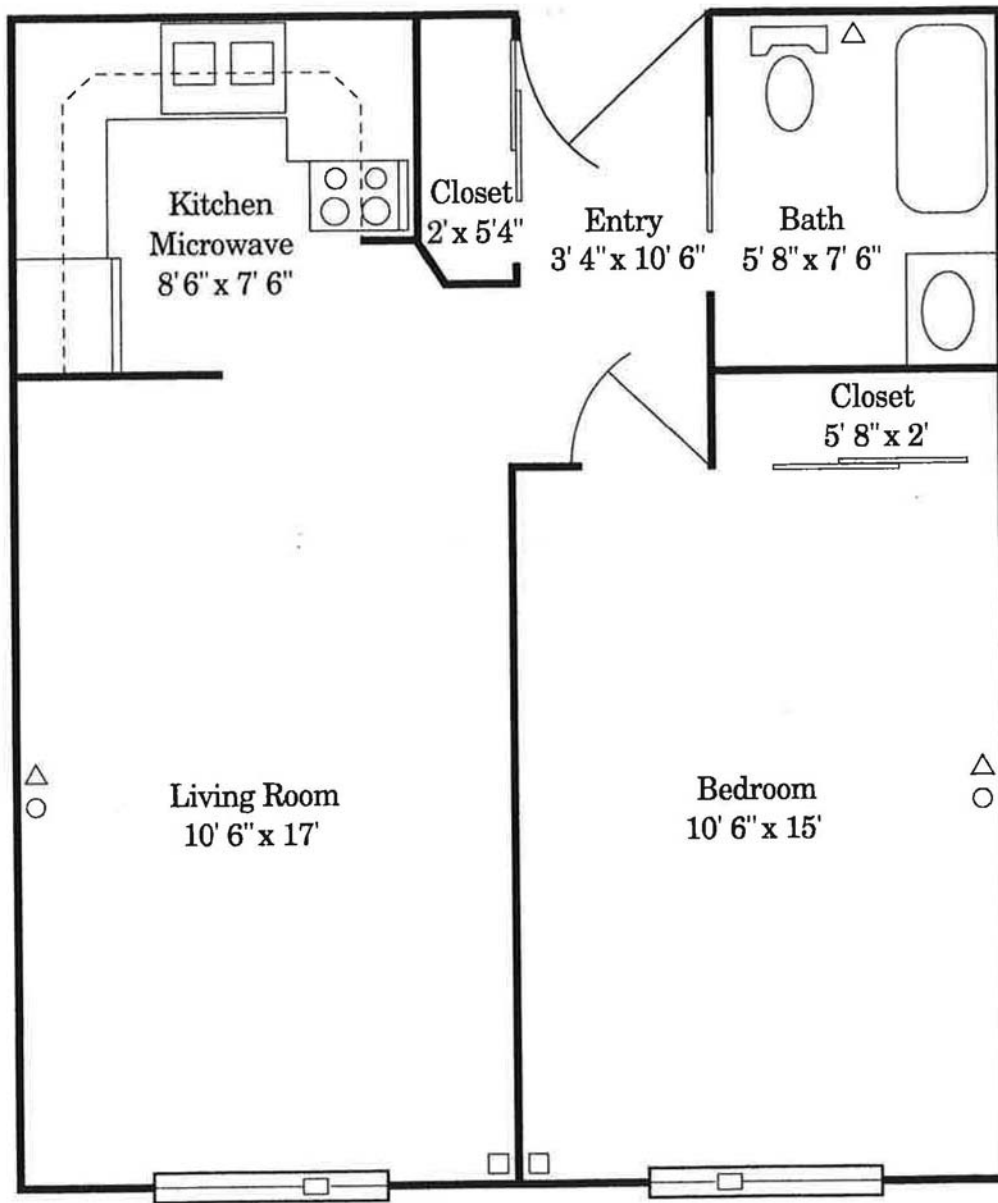

## Manor Apartments – Wisconsin

independent studio apartment  
319 square feet

Scale: 1/4 in. = 1 ft.

- △ - call cord
- - phone
- - cable TV

## Manor Apartments – Oshkosh II

1-bedroom independent apartment

536 square feet

Scale: 1/4 in. = 1 ft.

△ - call cord

○ - phone

□ - cable TV

## Manor Apartments – International I

2-bedroom independent apartment

855 square feet

Scale: 1/4 in. = 1-1/2 ft.

△ - call cord

○ - phone

□ - cable TV

## Manor Apartments – International II

2-bedroom independent apartment

906 square feet

Scale: 1/4 in. = 1-1/2 ft.

△ - call cord

○ - phone

□ - cable TV