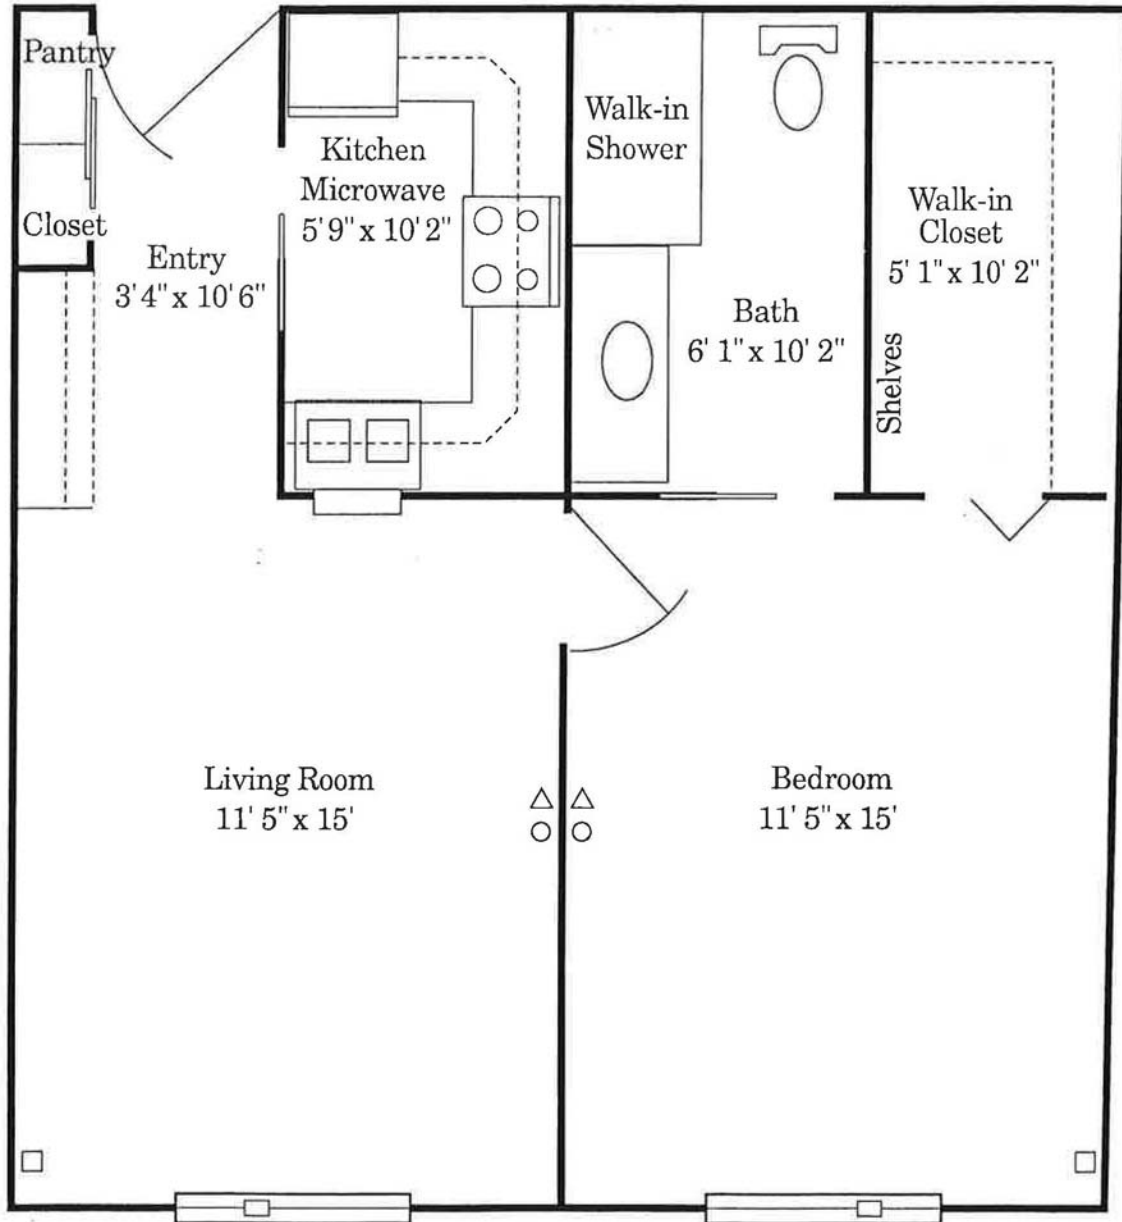

## Manor Apartments – Wisconsin

independent studio apartment  
319 square feet

Scale: 1/4 in. = 1 ft.

- △ - call cord
- - phone
- - cable TV

## Manor Apartments – Oshkosh II

1-bedroom independent apartment

536 square feet

Scale: 1/4 in. = 1 ft.

△ - call cord

○ - phone

□ - cable TV

## Manor Apartments – Fox Valley II

1-bedroom independent apartment

586 square feet

Scale: 1/4 in. = 1 ft.

- △ - call cord
- - phone
- - cable TV

## Manor Apartments – International I

2-bedroom independent apartment

855 square feet

Scale: 1/4 in. = 1-1/2 ft.

△ - call cord

○ - phone

□ - cable TV