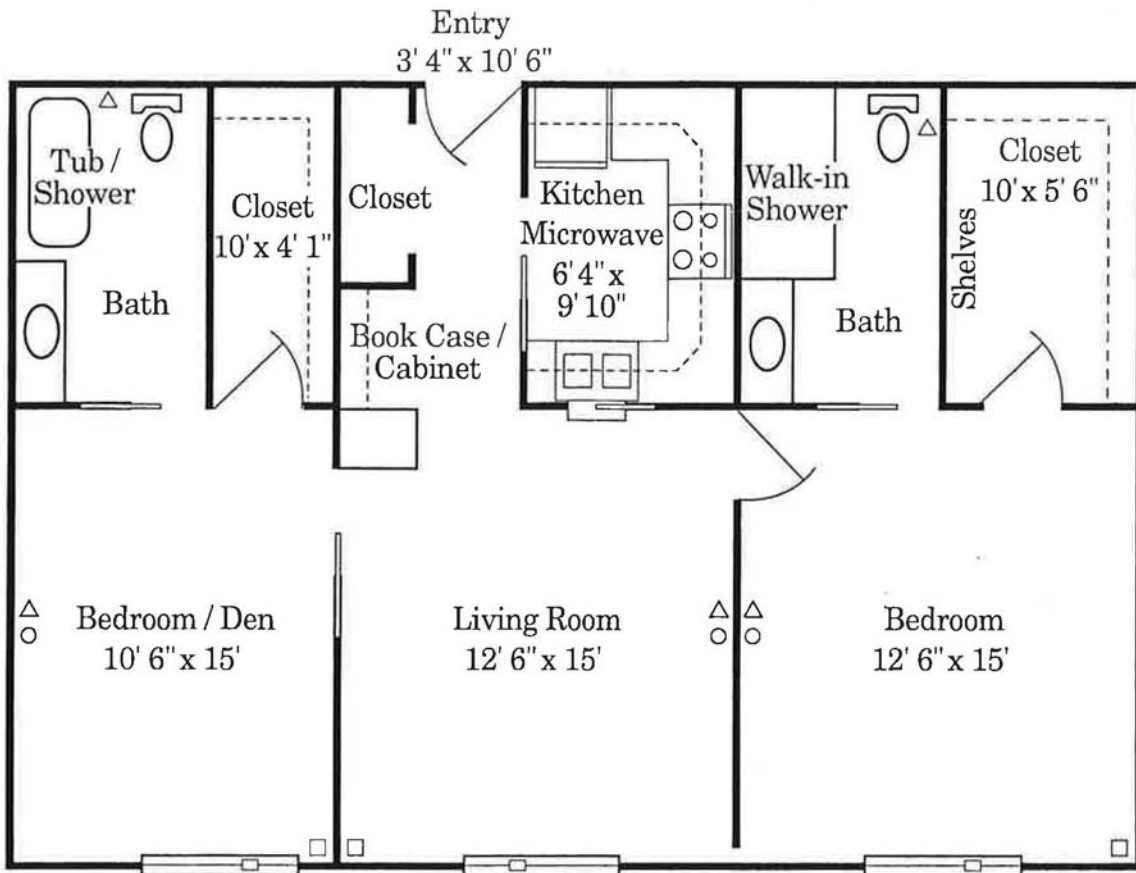

## Manor Apartments – Wisconsin

independent studio apartment  
319 square feet

Scale: 1/4 in. = 1 ft.

- △ - call cord
- - phone
- - cable TV

## Manor Apartments – National

1-bedroom independent apartment

587 square feet

Scale: 1/4 in. = 1 ft.

- △ - call cord
- - phone
- - cable TV

## Manor Apartments – International I

2-bedroom independent apartment

855 square feet

Scale: 1/4 in. = 1-1/2 ft.

△ - call cord

○ - phone

□ - cable TV

## Manor Apartments – International II

2-bedroom independent apartment

906 square feet

Scale: 1/4 in. = 1-1/2 ft.

△ - call cord

○ - phone

□ - cable TV