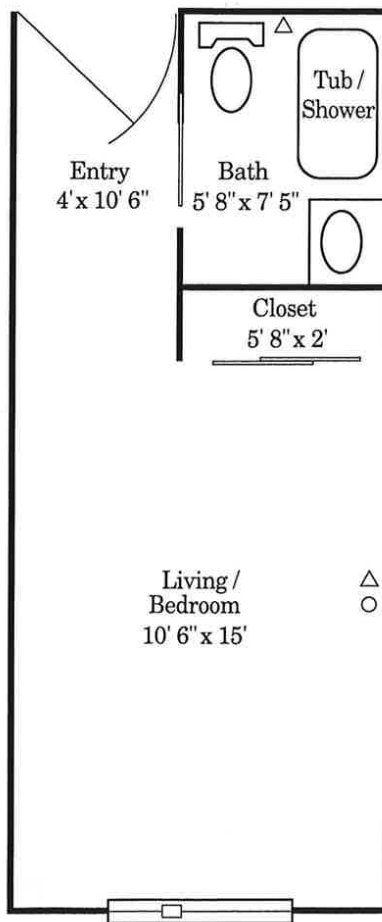

# Manor Apartments – Oshkosh

independent studio apartment  
218 square feet

Scale: ¼ inch = 1 foot

## Manor Apartments – Wisconsin

independent studio apartment  
319 square feet

Scale: 1/4 in. = 1 ft.

- △ - call cord
- - phone
- - cable TV

## Manor Apartments – International I

2-bedroom independent apartment

855 square feet

Scale: 1/4 in. = 1-1/2 ft.

△ - call cord

○ - phone

□ - cable TV

## Manor Apartments – International II

2-bedroom independent apartment

906 square feet

Scale: 1/4 in. = 1-1/2 ft.

△ - call cord

○ - phone

□ - cable TV