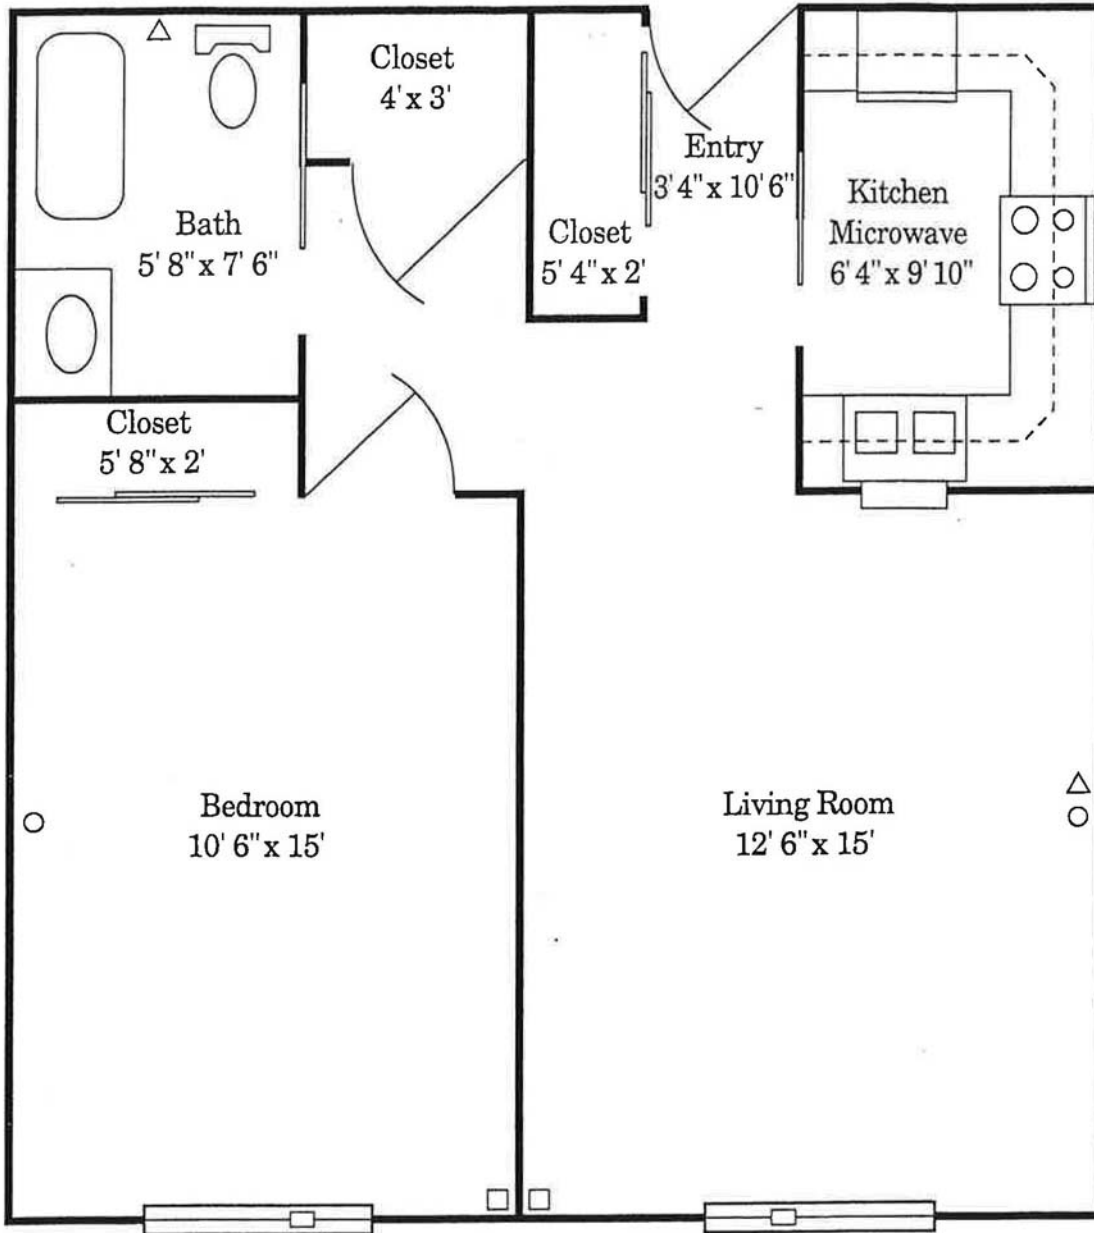

## Manor Apartments – Fox Valley II

1-bedroom independent apartment

586 square feet

Scale: 1/4 in. = 1 ft.

- △ - call cord
- - phone
- - cable TV

## Manor Apartments – National

1-bedroom independent apartment

587 square feet

Scale: 1/4 in. = 1 ft.

- △ - call cord
- - phone
- - cable TV

## Manor Apartments – International I

2-bedroom independent apartment

855 square feet

Scale: 1/4 in. = 1-1/2 ft.

△ - call cord

○ - phone

□ - cable TV

## Manor Apartments – International II

2-bedroom independent apartment

906 square feet

Scale: 1/4 in. = 1-1/2 ft.

△ - call cord

○ - phone

□ - cable TV