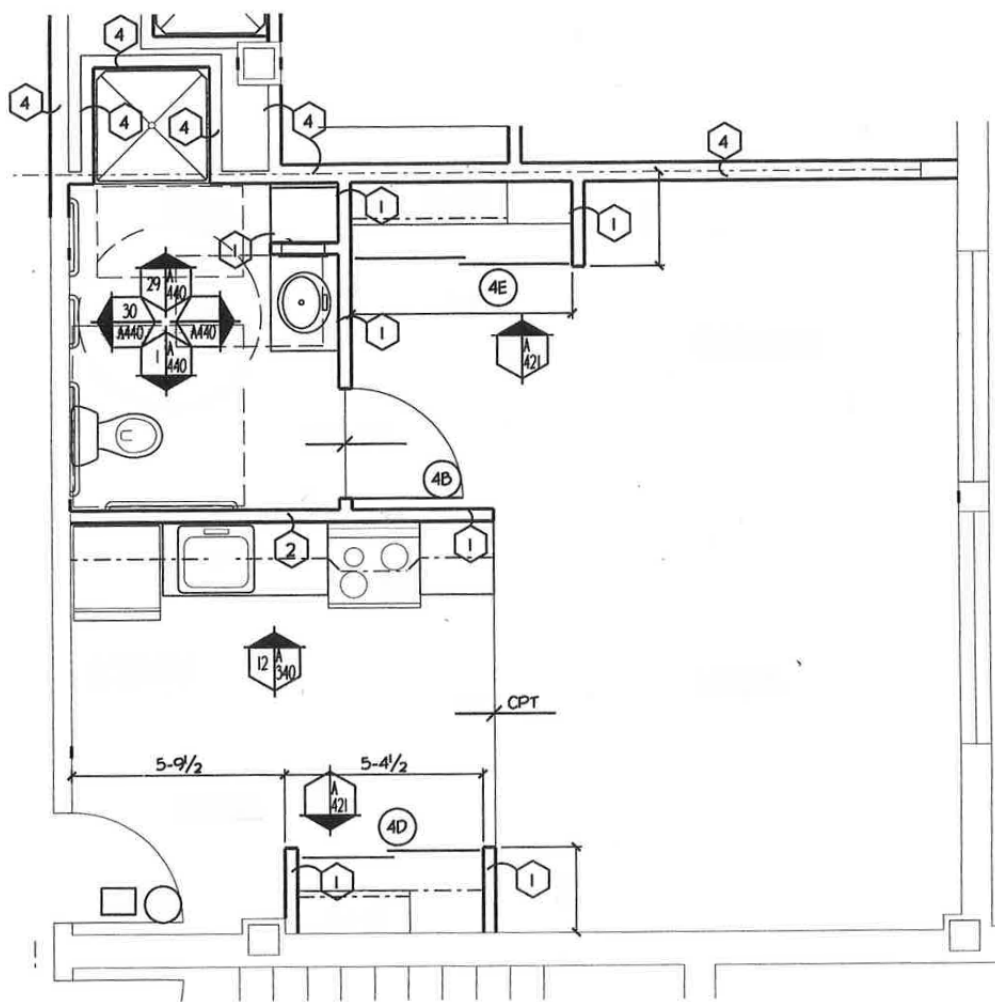

Evergreen Garden Place
Residential Care Apartment Complex (RCAC)
1-bedroom assisted living apartment
552 square feet

Scale: 1/4 in. = 1 ft.

Garden Terrace

Residential Care Apartment Complex (RCAC)

Assisted Living apartment Studio A

480 square feet

Garden Terrace
Residential Care Apartment Complex (RCAC)
Assisted Living apartment
Studio B
480 square feet

Garden Terrace

Residential Care Apartment Complex (RCAC)

1-bedroom Assisted Living apartment

576 square feet

Garden Terrace
Residential Care Apartment Complex (RCAC)
1-bedroom Assisted Living apartment
Deluxe A
696 square feet

Garden Terrace

Residential Care Apartment Complex (RCAC)

1-bedroom Assisted Living apartment

Deluxe B

672 square feet