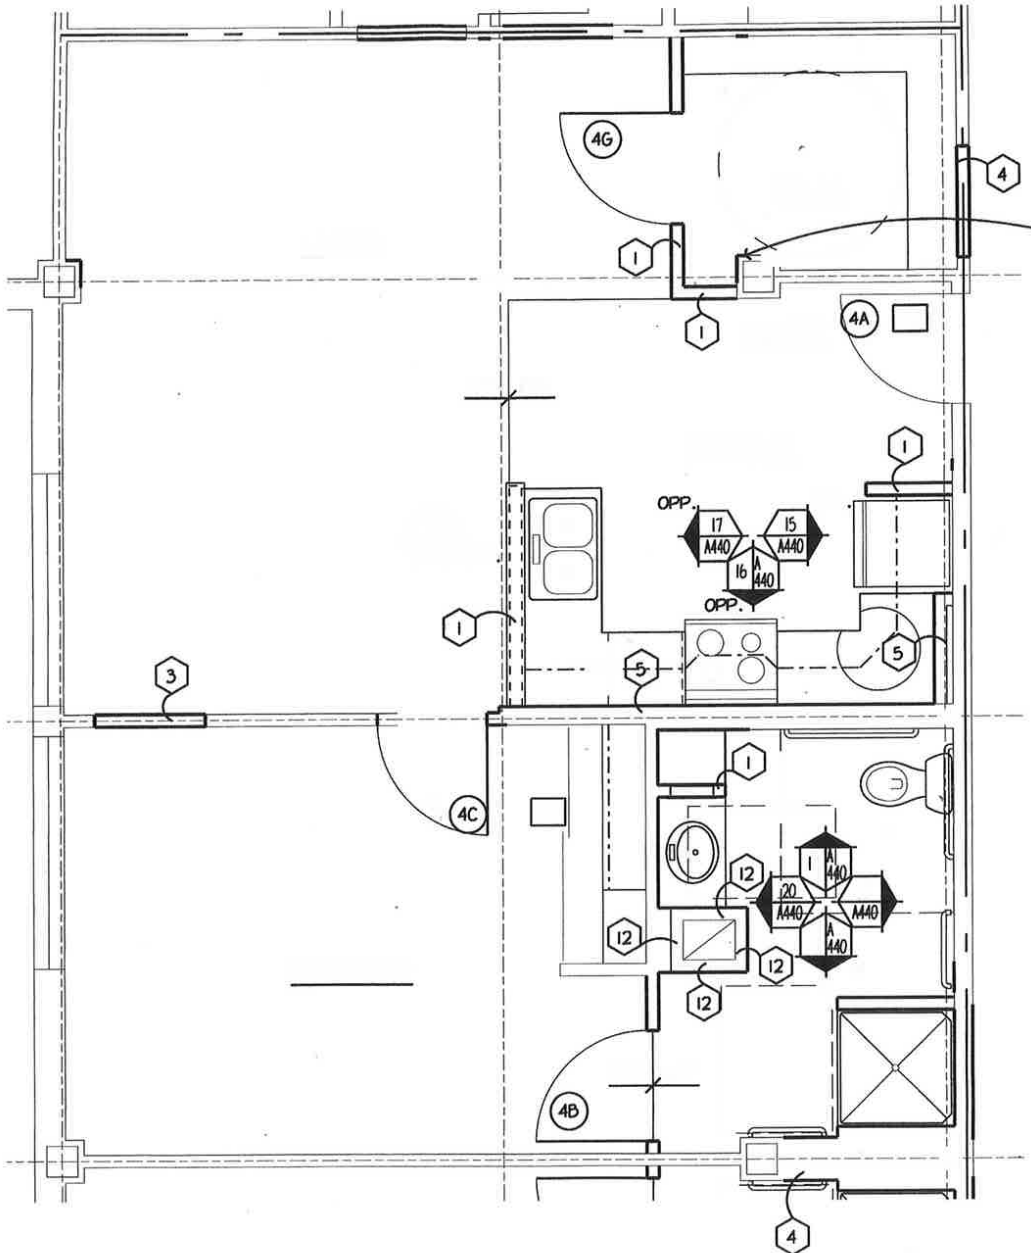

Evergreen Garden Place
Residential Care Apartment Complex (RCAC)
1-bedroom assisted living apartment
552 square feet

Scale: 1/4 in. = 1 ft.

Garden Terrace

Residential Care Apartment Complex (RCAC)

Assisted Living apartment Studio A

480 square feet

Garden Terrace
Residential Care Apartment Complex (RCAC)
Assisted Living apartment
Studio B
480 square feet

Garden Terrace

Residential Care Apartment Complex (RCAC)

1-bedroom Assisted Living apartment

576 square feet

Garden Terrace
Residential Care Apartment Complex (RCAC)
1-bedroom Assisted Living apartment
Deluxe A
696 square feet

Garden Terrace

Residential Care Apartment Complex (RCAC)

1-bedroom Assisted Living apartment

Deluxe B

672 square feet