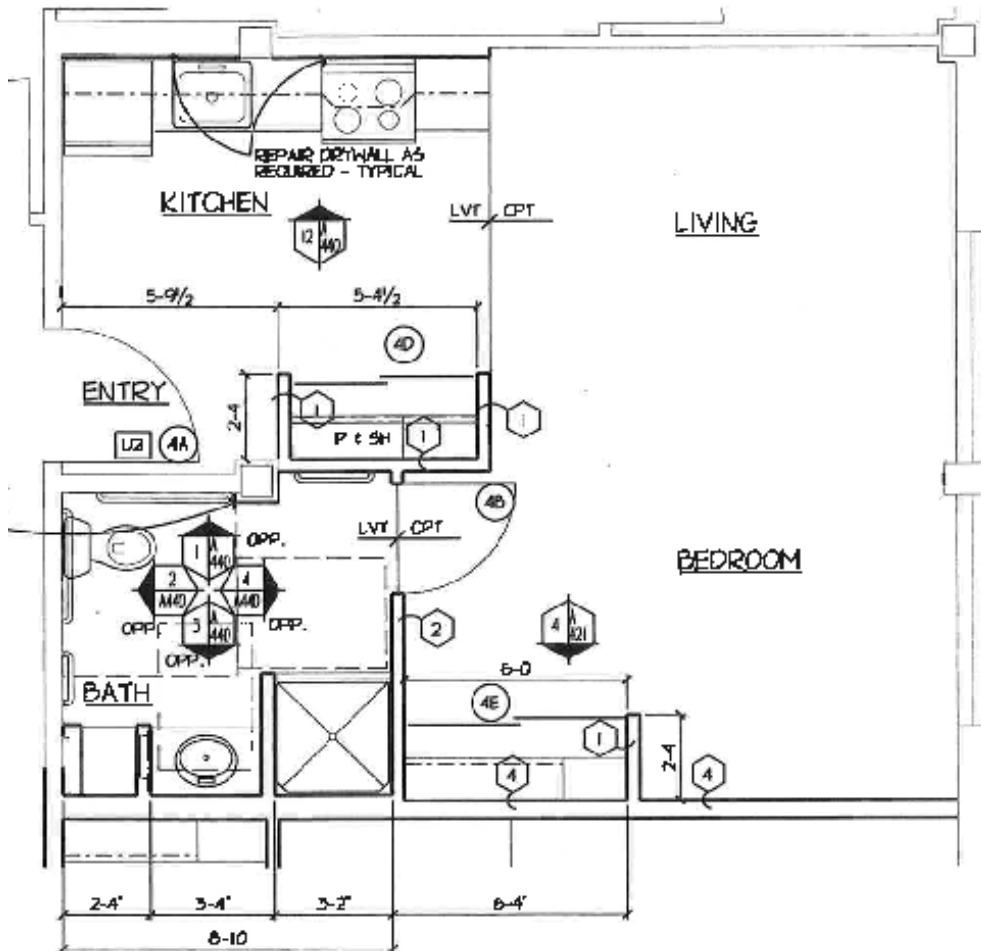

Evergreen Garden Place
Residential Care Apartment Complex (RCAC)
1-bedroom assisted living apartment
552 square feet

Scale: 1/4 in. = 1 ft.

Garden Terrace

Residential Care Apartment Complex (RCAC)

Assisted Living apartment Studio A

480 square feet

Garden Terrace
Residential Care Apartment Complex (RCAC)
Assisted Living apartment
Studio B
480 square feet

Garden Terrace

Residential Care Apartment Complex (RCAC)

1-bedroom Assisted Living apartment

576 square feet

Garden Terrace
Residential Care Apartment Complex (RCAC)
1-bedroom Assisted Living apartment
Deluxe A
696 square feet

Garden Terrace

Residential Care Apartment Complex (RCAC)

1-bedroom Assisted Living apartment

Deluxe B

672 square feet