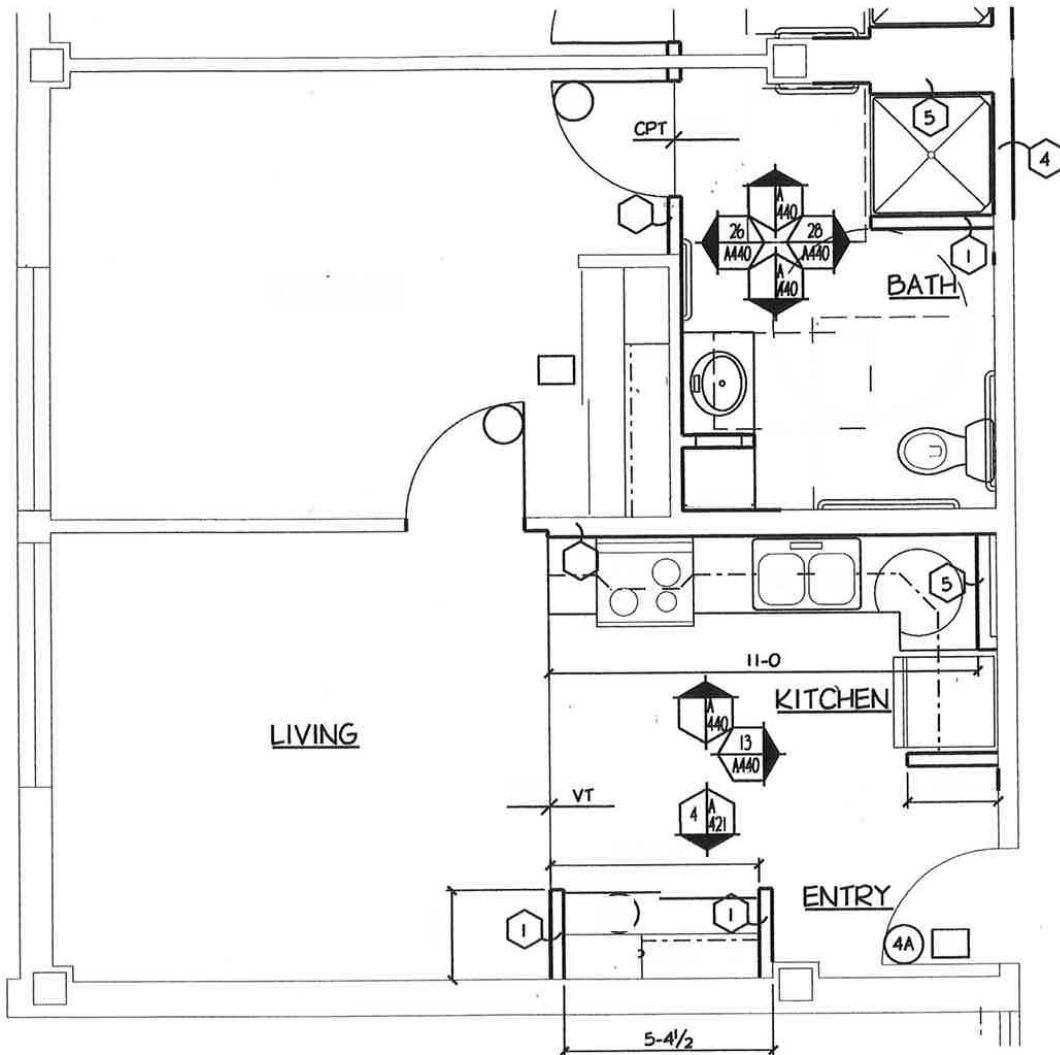

Evergreen Garden Place
Residential Care Apartment Complex (RCAC)
1-bedroom assisted living apartment
552 square feet

Scale: 1/4 in. = 1 ft.

Garden Terrace

Residential Care Apartment Complex (RCAC)

Assisted Living apartment Studio A

480 square feet

Garden Terrace
Residential Care Apartment Complex (RCAC)
Assisted Living apartment
Studio B
480 square feet

Garden Terrace

Residential Care Apartment Complex (RCAC)

1-bedroom Assisted Living apartment

576 square feet

Garden Terrace
Residential Care Apartment Complex (RCAC)
1-bedroom Assisted Living apartment
Deluxe A
696 square feet

Garden Terrace

Residential Care Apartment Complex (RCAC)

1-bedroom Assisted Living apartment

Deluxe B

672 square feet