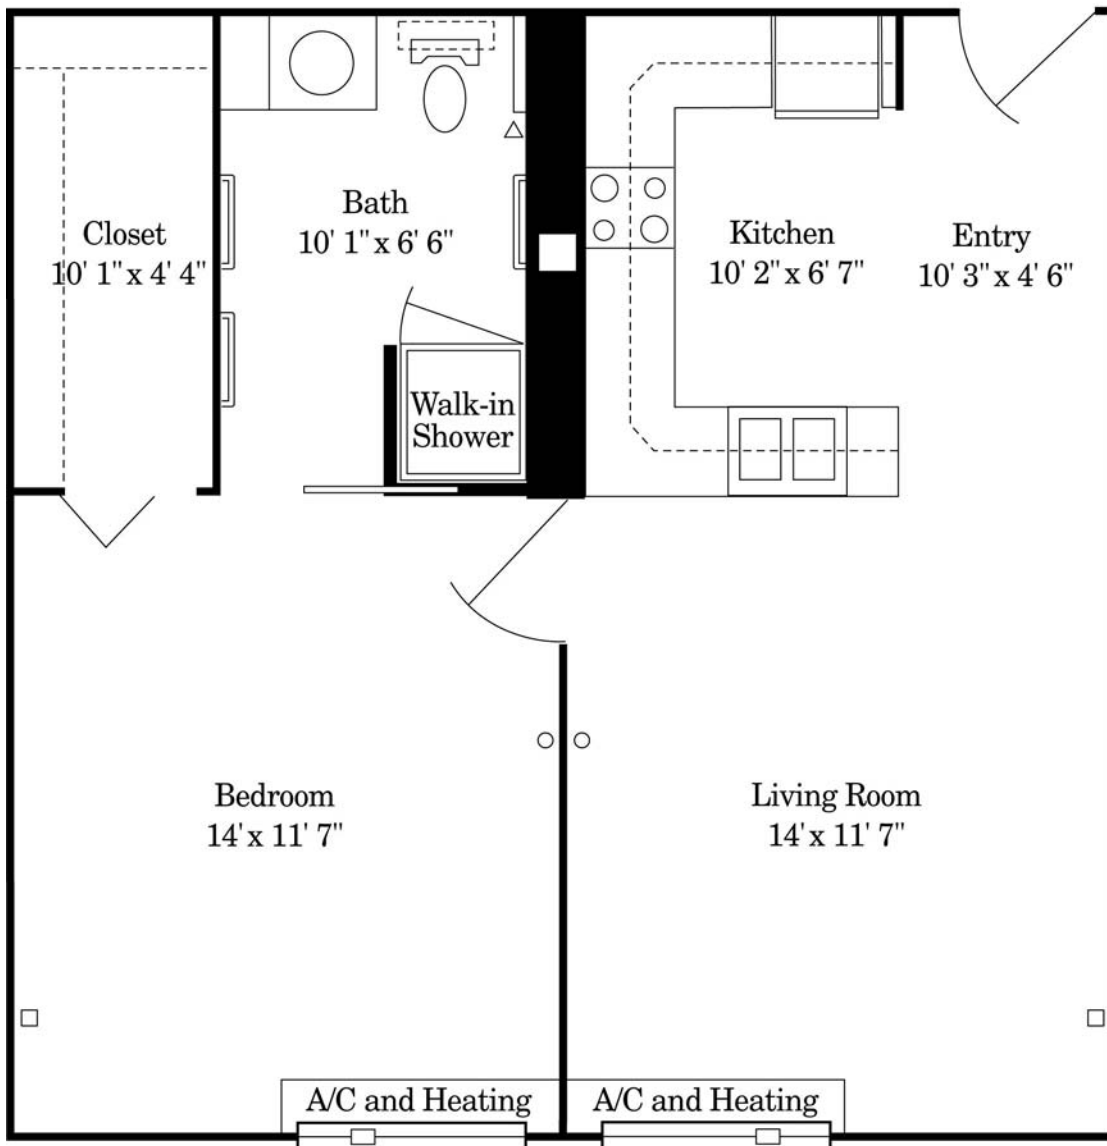

Evergreen Garden Place
Residential Care Apartment Complex (RCAC)
1-bedroom assisted living apartment
552 square feet

Scale: 1/4 in. = 1 ft.

Garden Terrace

Residential Care Apartment Complex (RCAC)

Assisted Living apartment Studio A

480 square feet

Garden Terrace
Residential Care Apartment Complex (RCAC)
Assisted Living apartment
Studio B
480 square feet

Garden Terrace

Residential Care Apartment Complex (RCAC)

1-bedroom Assisted Living apartment

576 square feet

Garden Terrace
Residential Care Apartment Complex (RCAC)
1-bedroom Assisted Living apartment
Deluxe A
696 square feet

Garden Terrace

Residential Care Apartment Complex (RCAC)

1-bedroom Assisted Living apartment

Deluxe B

672 square feet