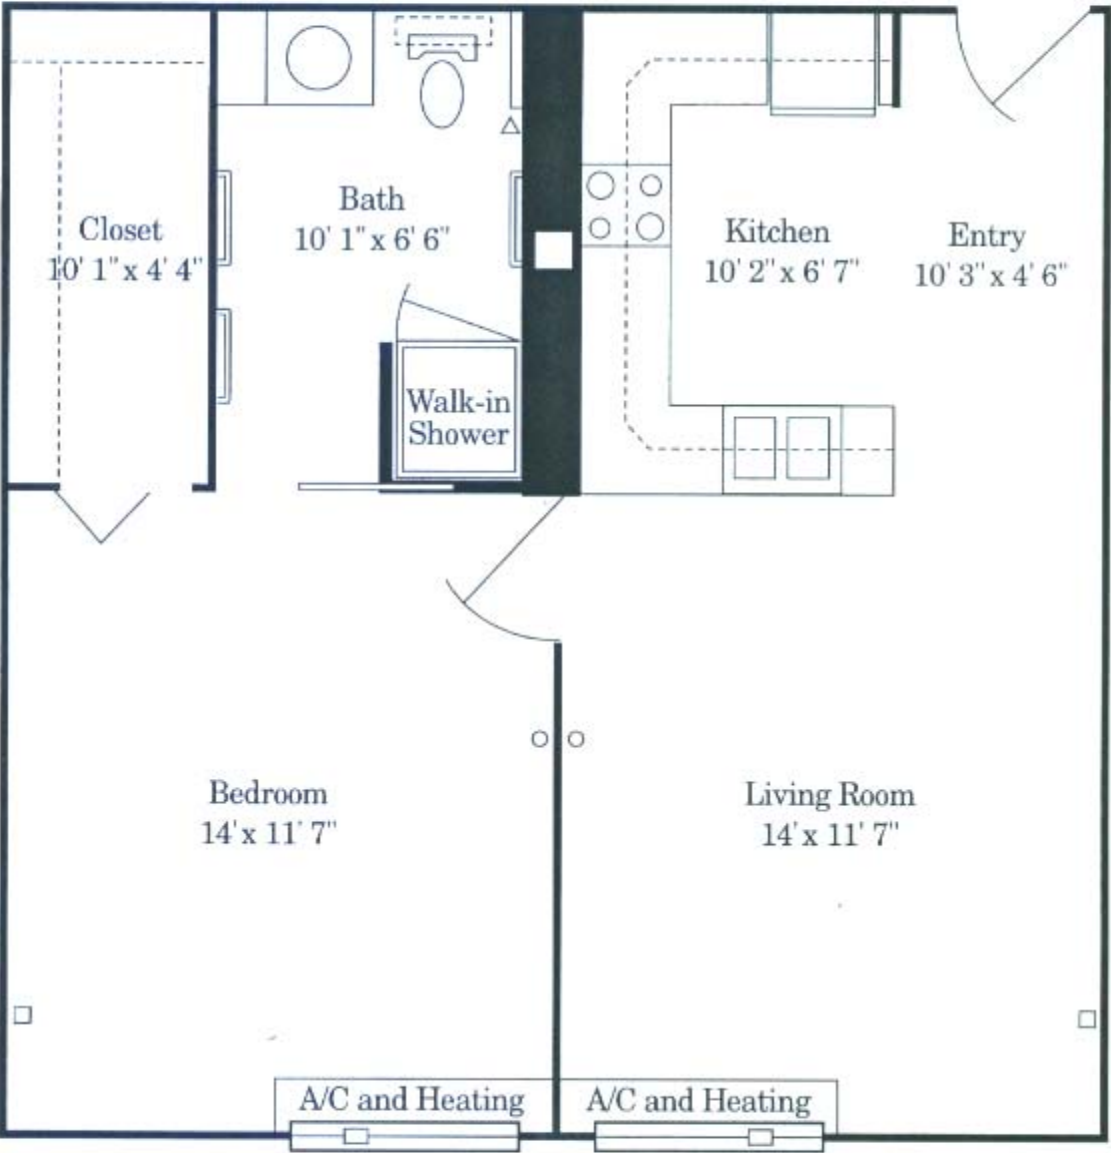

Evergreen Garden Place  
Assisted Living Apartments

Scale: 1/4 in. = 1 ft.  
△ - call cord  
○ - phone  
□ - cable TV