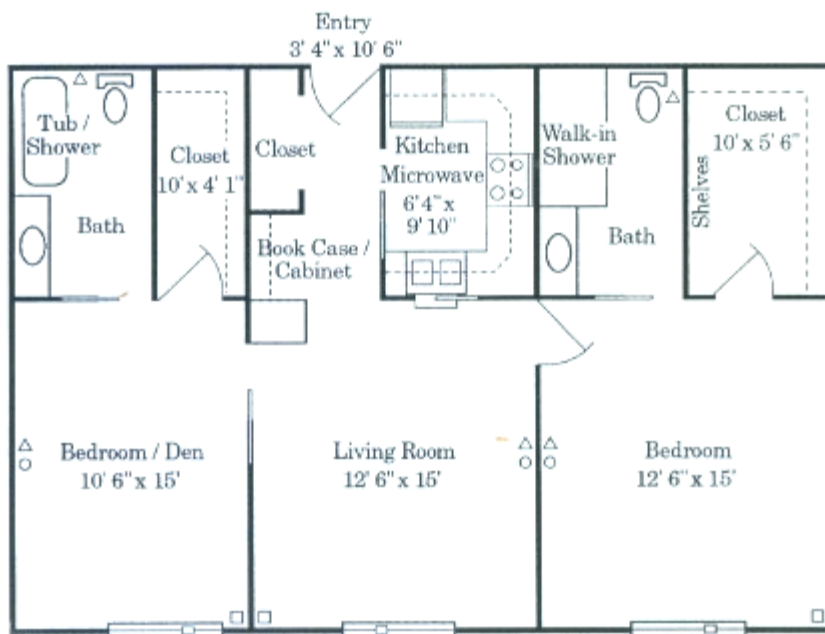

Evergreen Manor
Apartments - International I

Evergreen Manor
Apartments - International II

Scale: 1/4 in. = 1-1/2 ft.

△ - call cord

○ - phone

□ - cable TV