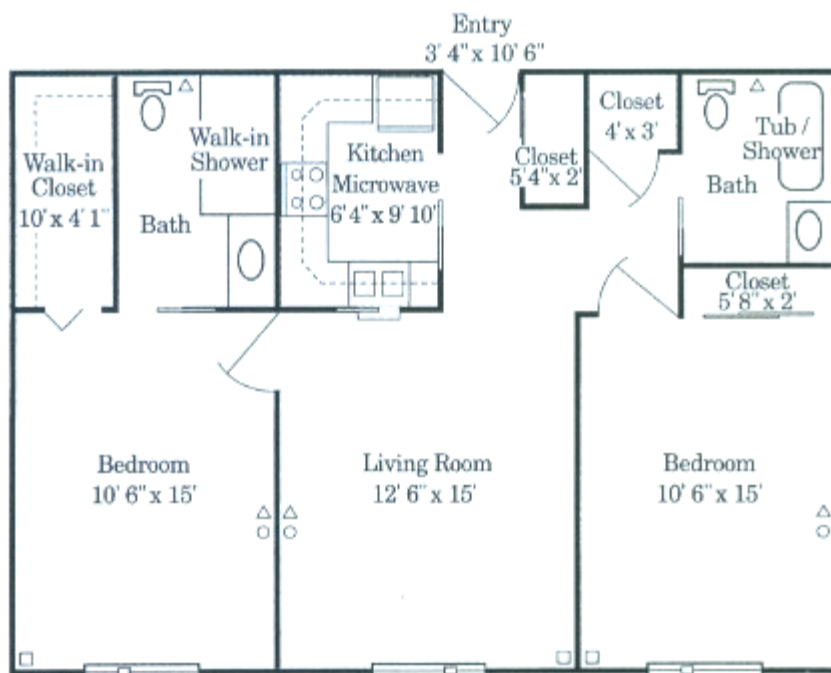

Evergreen Manor
Apartments - International I

Evergreen Manor
Apartments - International II

Scale: 1/4 in. = 1-1/2 ft.

△ - call cord

○ - phone

□ - cable TV