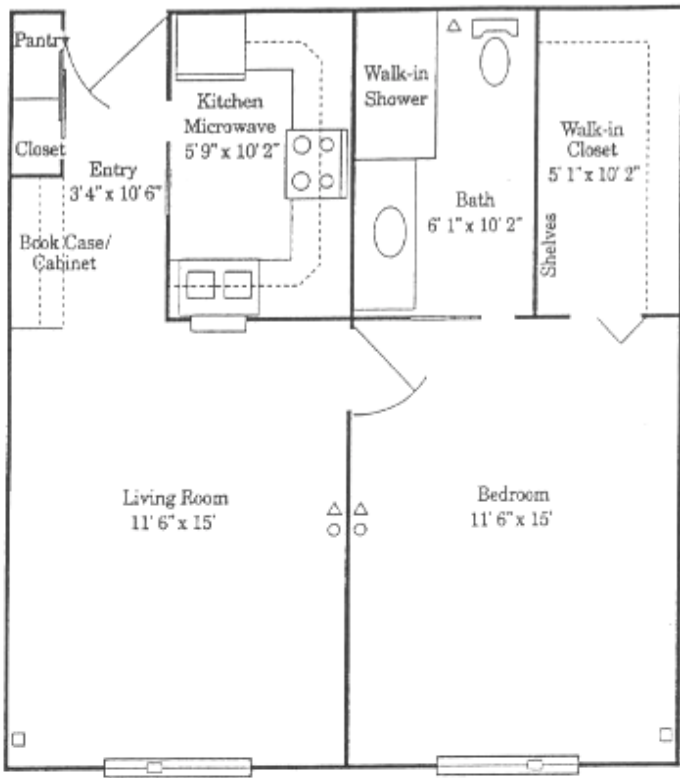

Evergreen Manor
Apartments - Fox Valley II

Scale: 1/4 in. = 1 ft.
 △ - call cord
 ○ - phone
 □ - cable TV

Evergreen Manor
Apartments - National